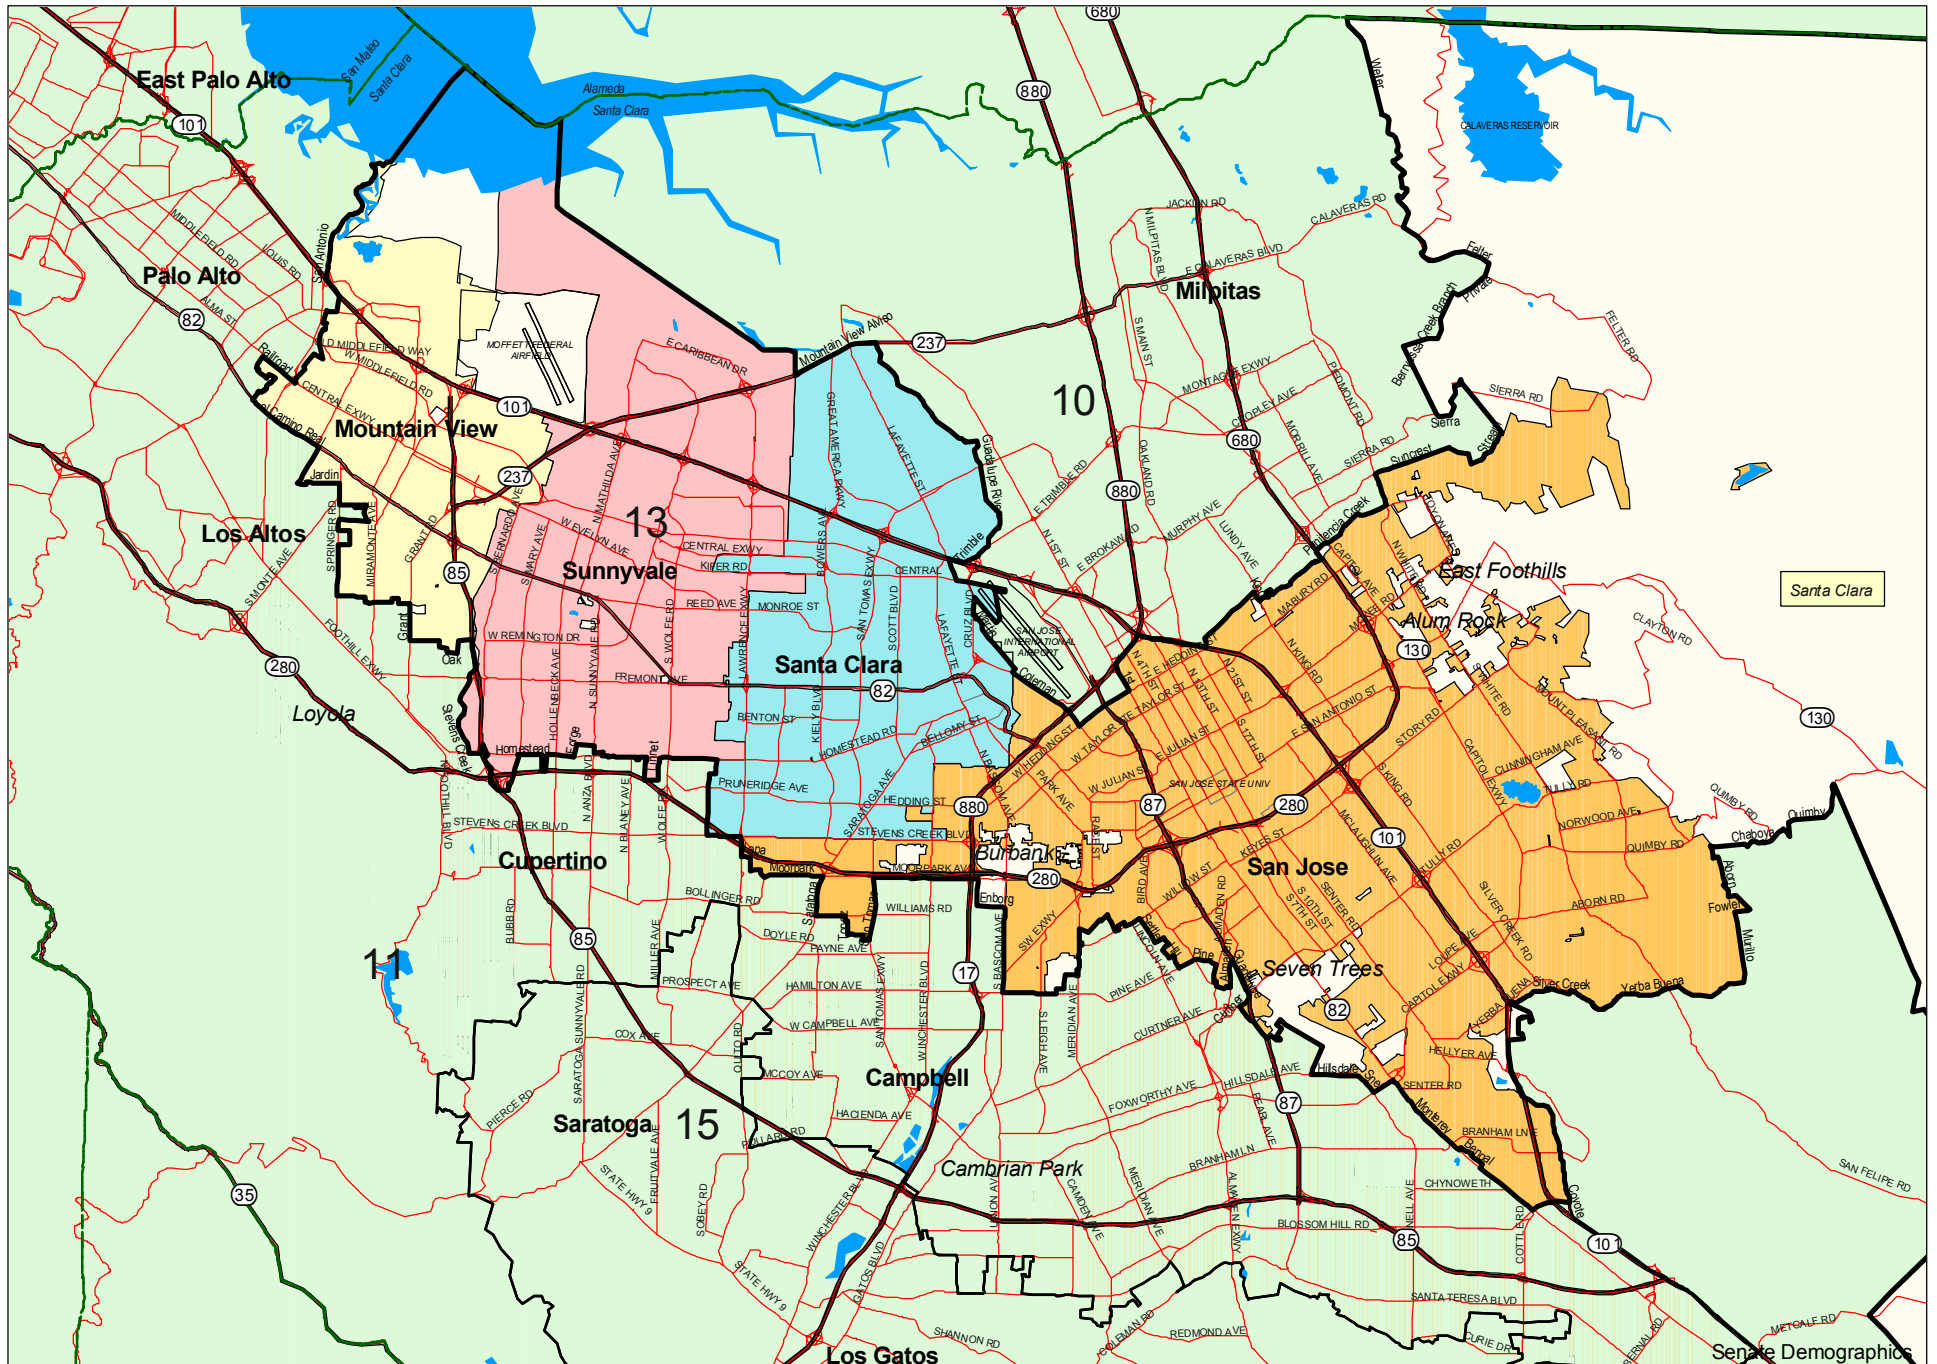

# Senate District 13 - San Jose

(as adopted by the State Legislature September 2001)

Santa Clara