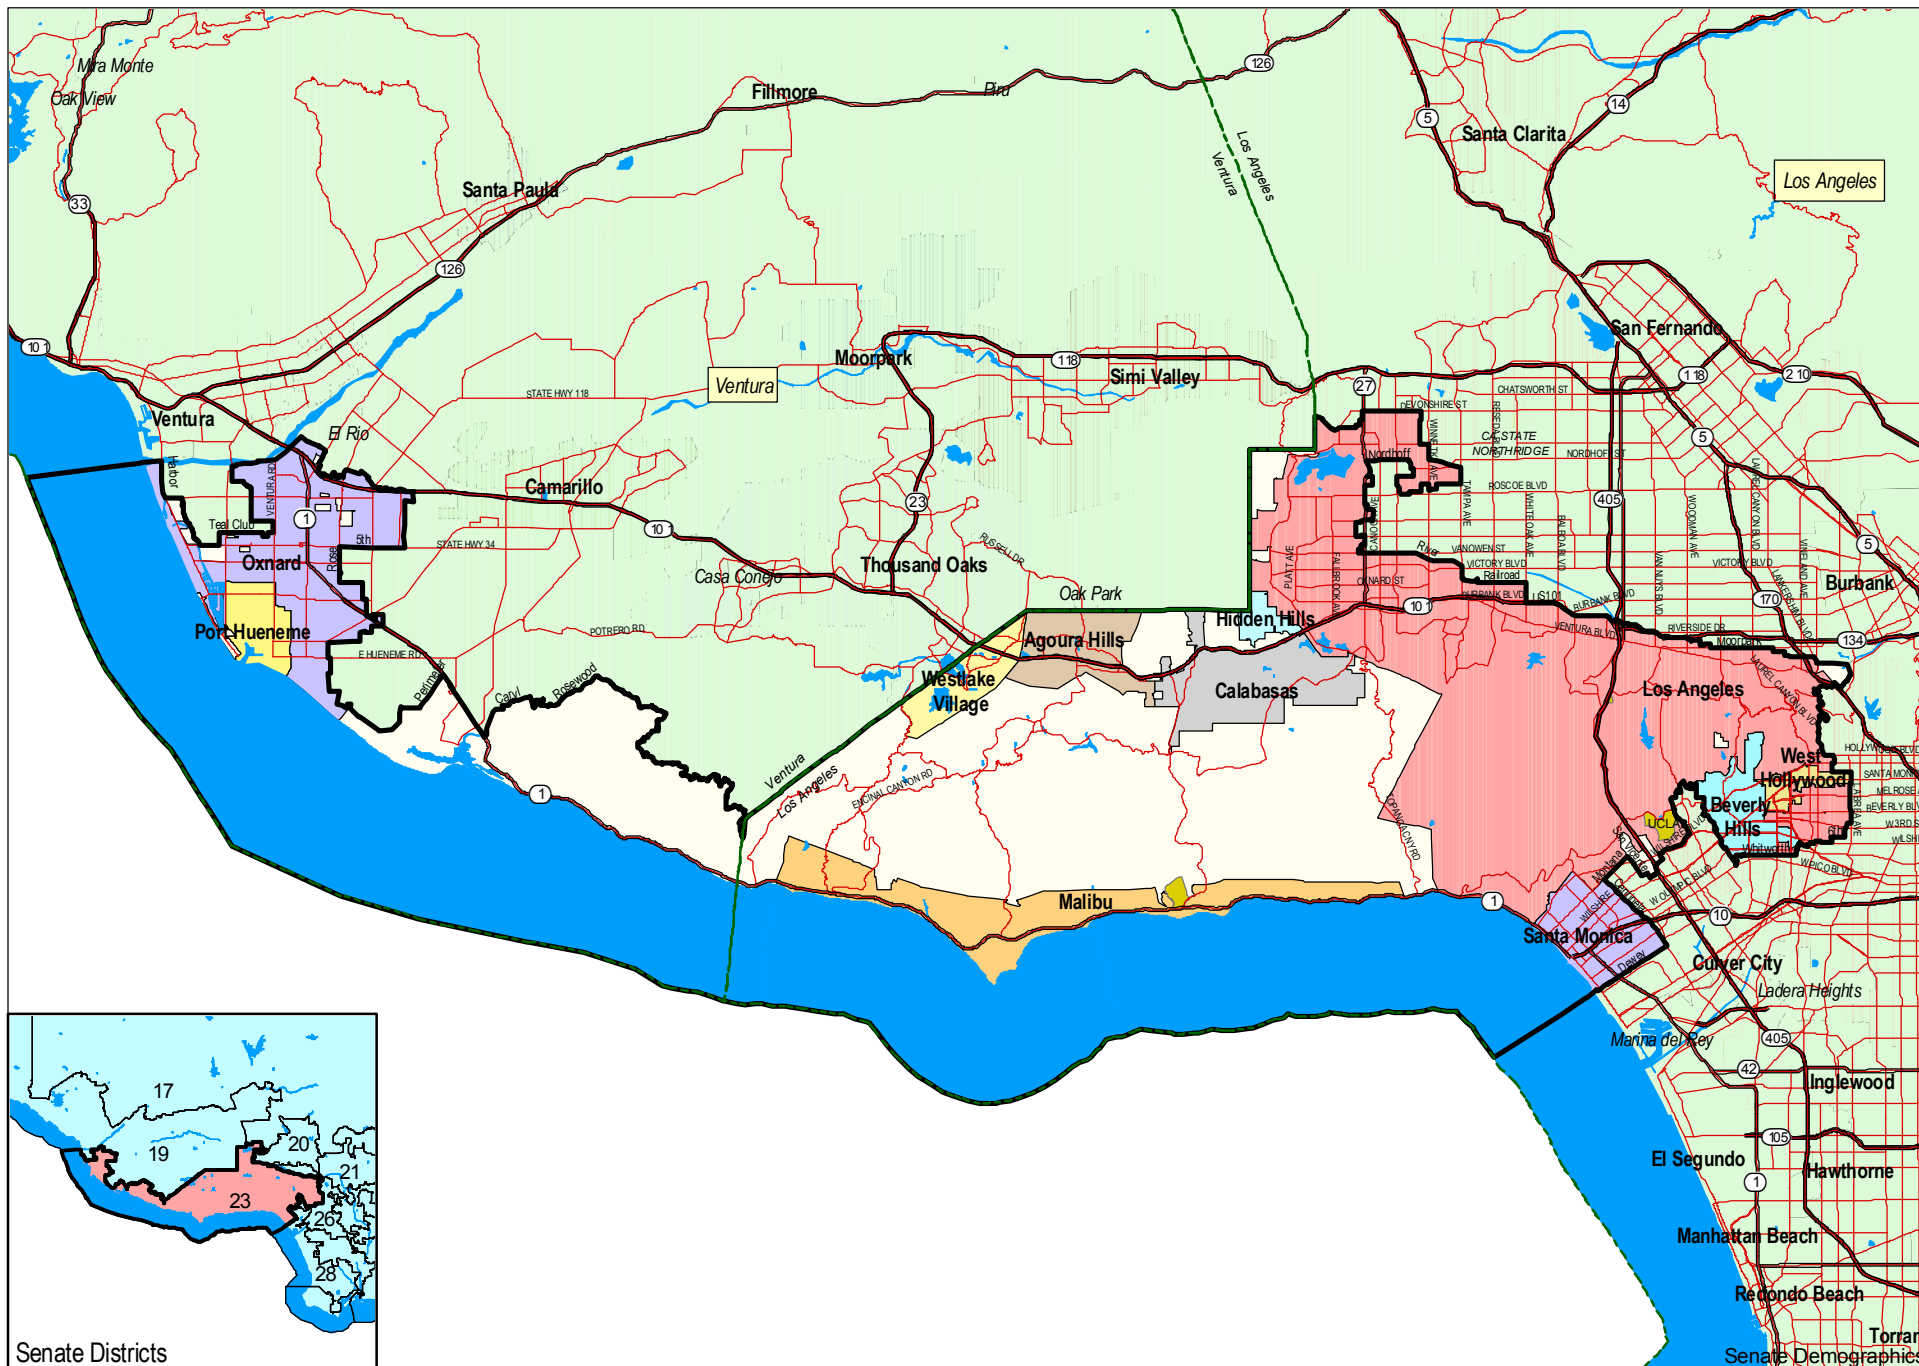

# Senate District 23

(as adopted by the State Legislature September 2001)

Senate Districts

Torrance  
Senate Demographics